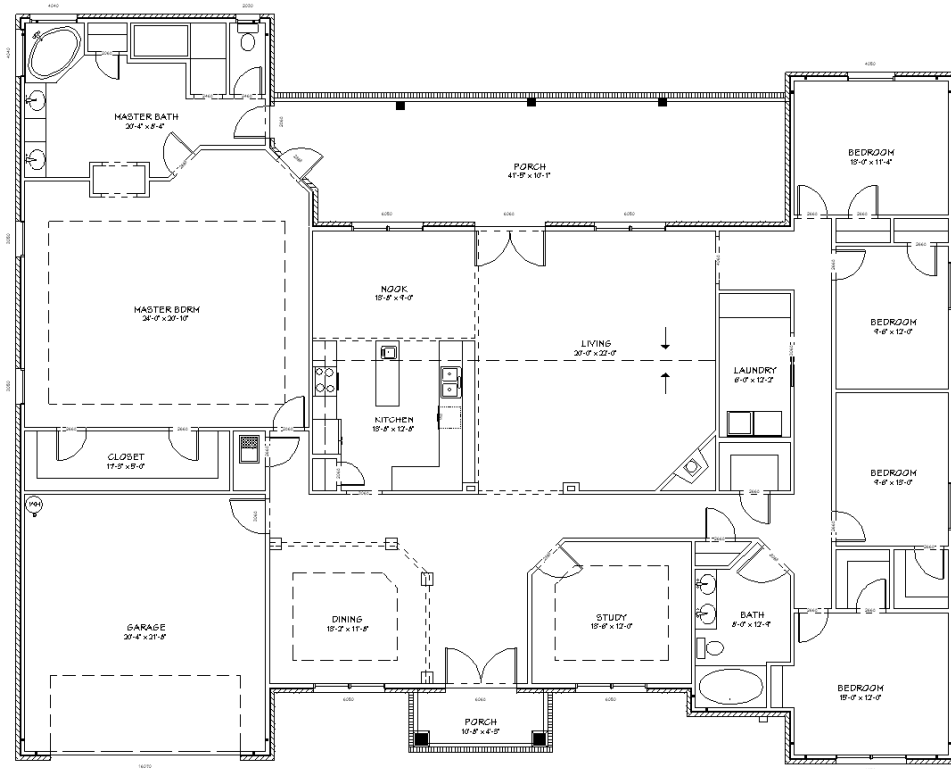

# PRESTIGE HOME DESIGNS

204 ADAMS DRIVE  
CRESTVIEW, FLORIDA 32536  
(850) 685-2266 OFFICE  
(850) 682-9797 FAX

PLAN NUMBER: 100108-10

PLAN NUMBER 100108-01  
LIVING AREA  
3300 sq ft